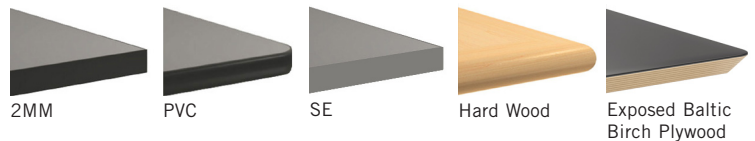

Width x Length or
Diameter

Top Shape

D : Round
SQ : Square
RE : Rectangle

Series

MIDWAY : Midway
COMPANION : Companion

FINISHES

LAMINATE

Select from 15 standard laminates or choose any standard Wilsonart, Nevamar, Formica, Arborite and Pionite matte finish laminates at no upcharge

VENEER

Select from one of our 9 standard wood stains or stain-to-match at no upcharge

BASE

Select from one of our 76 standard Spectone colors

EDGE

See Spectone Card or specfurniture.com/materials/finishes for a complete list of finish options and colors.

Pricing March 1, 2019
Discount 57.7% from List prices

SIN 711-11

MIDWAY & COMPANION TABLES

HOW TO ORDER

Specify Top Size (Width x Length) and Shape

- A** Specify Top Type and Finish
For Laminate Top: Manufacturer, Laminate Name, Laminate Code
For Veneer Top: Wood Stain
- B** Specify Edge Type, (for hardwood: Style), and Finish
PVC Flat/2mm Bio/2mm PVC Woodgrain/Self Edge/Hardwood
- C** Specify Base Style and Finish