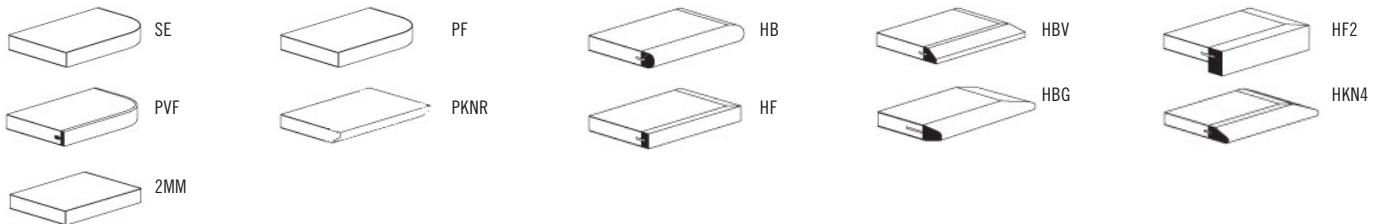

Pricing March 1, 2019
Discount 57.7% from List prices

SIN 711-11

MIDWAY & COMPANION TABLES

HOW TO ORDER

Specify Top Size (Width x Length) and Shape

- A** Specify Top Type and Finish
For Laminate Top: Manufacturer, Laminate Name, Laminate Code
For Veneer Top: Wood Stain
- B** Specify Edge Type, (for hardwood: Style), and Finish
PVC Flat/2mm Bio/2mm PVC Woodgrain/Self Edge/Hardwood
- C** Specify Base Style and Finish

Optional: Power and Data Modules, Custom Solutions

Top Size and Shape	Top Type and Finish	Edge Type and Finish	Base Style and Finish
18 x 18, Square	Laminate, Arborite, Brown Sugar	Hardwood, HF, Custom Brown Sugar Stain	MIDWAY, Silver

EDGE PROFILES

Pricing March 1, 2019
Discount 57.7% from List prices

SIN 711-11

MIDWAY & COMPANION TABLES

OCCASIONAL AND LOUNGE

MODEL	BASES		TOP SPECIFICATIONS						OPTIONS	LBS
	Code	Qty.	For Laminate Top			For Veneer Top				
			SE PVF 2MM	HF HB PKNR ¹ PF ¹	HBV HBG	HF2 HKN4	HF HB HBV HBG	HF2 HKN4		
<i>Round</i>										
24D	MIDWAY	1	626	972	1008	1113	1169	1277		27
	COMPANION	1	764	1110	1146	1251	1307	1415		27
30D	MIDWAY	1	726	1067	1113	1322	1269	1427		37
	COMPANION	1	864	1205	1251	1460	1407	1565		37
36D	MIDWAY	1	821	1315	1402	1573	1625	1845		48
	COMPANION	1	959	1453	1540	1711	1763	1983		48
<i>Square</i>										
18 x 18SQ	MIDWAY	1	645	843	879	944	992	1153		20
	COMPANION	1	783	981	1017	1082	1130	1291		20
24 x 24SQ	MIDWAY	1	656	843	879	944	992	1153		27
	COMPANION	1	794	981	1017	1082	1130	1291		27
30 x 30SQ	MIDWAY	1	759	895	944	1117	1054	1277		37
	COMPANION	1	897	1033	1082	1255	1192	1415		37
36 x 36SQ	MIDWAY	1	839	1053	1113	1315	1322	1515		48
	COMPANION	1	977	1191	1251	1453	1460	1653		48
<i>Rectangle</i>										
24 x 48RE	MIDWAY	1	811	1017	1071	1168	1227	1401		44
	COMPANION	1	949	1155	1209	1306	1365	1539		44