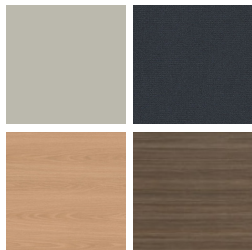

Width x Length or
Diameter

Top Shape

D : Round
SQ : Square
RE : Rectangle

Series

MIDWAY : Midway
COMPANION : Companion

FINISHES

LAMINATE

Select from 15 standard laminates or choose any standard Wilsonart, Nevamar, Formica, Arborite and Pionite matte finish laminates at no upcharge

VENEER

Select from one of our 9 standard wood stains or stain-to-match at no upcharge

BASE

Select from one of our 76 standard Spectone colors

EDGE

See Spectone Card or specfurniture.com/materials/finishes for a complete list of finish options and colors.