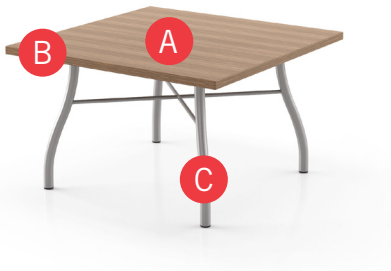

Pricing March 1, 2019
Discount 57.7% from List prices

SIN 711-11

MIDWAY & COMPANION TABLES

HOW TO ORDER

Specify Top Size (Width x Length) and Shape

- A** Specify Top Type and Finish
For Laminate Top: Manufacturer, Laminate Name, Laminate Code
For Veneer Top: Wood Stain
- B** Specify Edge Type, (for hardwood: Style), and Finish
PVC Flat/2mm Bio/2mm PVC Woodgrain/Self Edge/Hardwood
- C** Specify Base Style and Finish