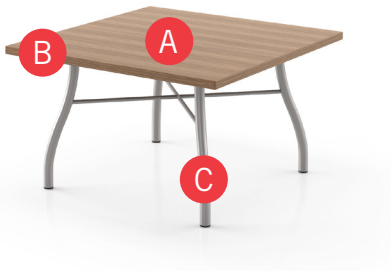

Hard Wood

Exposed Baltic Birch Plywood

See Spectone Card or specfurniture.com/materials/finishes for a complete list of finish options and colors.

Pricing March 1, 2020
Discount 57.7% from List prices

MAS SIN 33721

MIDWAY & COMPANION TABLES

HOW TO ORDER

Specify Top Size (Width x Length) and Shape

- A** Specify Top Type and Finish
For Laminate Top: Manufacturer, Laminate Name, Laminate Code
For Veneer Top: Wood Stain
- B** Specify Edge Type, (for hardwood: Style), and Finish
PVC Flat/2mm Bio/2mm PVC Woodgrain/Self Edge/Hardwood
- C** Specify Base Style and Finish