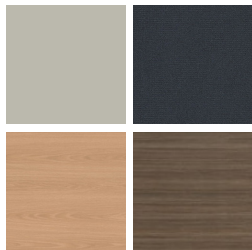

Width x Length or
Diameter

Top Shape

D : Round
SQ : Square
RE : Rectangle

Series

MIDWAY : Midway
COMPANION : Companion

FINISHES

LAMINATE

Select from 15 standard laminates or choose any standard Wilsonart, Nevamar, Formica, Arborite and Pionite matte finish laminates at no upcharge

VENEER

Select from one of our 9 standard wood stains or stain-to-match at no upcharge

BASE

Select from one of our 76 standard Spectone colors

EDGE

2MM

PVC

SE

Hard Wood

Exposed Baltic Birch Plywood

See Spectone Card or specfurniture.com/materials/finishes for a complete list of finish options and colors.

Pricing March 1, 2020
Discount 57.7% from List prices

MAS SIN 33721