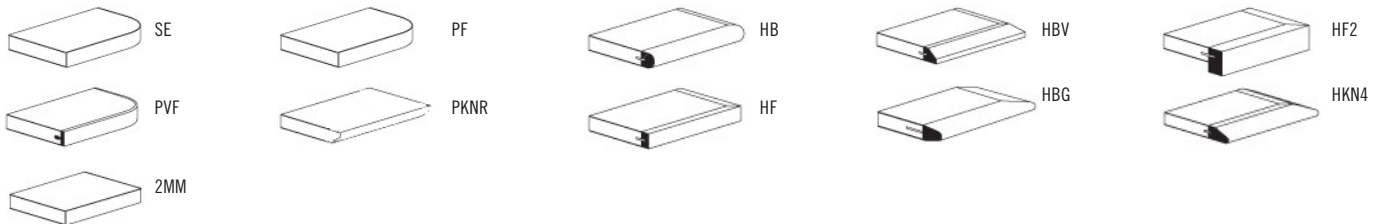

MIDWAY & COMPANION TABLES

HOW TO ORDER

Specify Top Size (Width x Length) and Shape

- A** Specify Top Type and Finish
For Laminate Top: Manufacturer, Laminate Name, Laminate Code
For Veneer Top: Wood Stain
- B** Specify Edge Type, (for hardwood: Style), and Finish
PVC Flat/2mm Bio/2mm PVC Woodgrain/Self Edge/Hardwood
- C** Specify Base Style and Finish

Optional: Power and Data Modules, Custom Solutions

Top Size and Shape	Top Type and Finish	Edge Type and Finish	Base Style and Finish
18 x 18, Square	Laminate, Arborite, Brown Sugar	Hardwood, HF, Custom Brown Sugar Stain	MIDWAY, Silver

EDGE PROFILES

Pricing March 1, 2020
Discount 57.7% from List prices

MAS SIN 33721

MIDWAY & COMPANION TABLES

OCCASIONAL AND LOUNGE

MODEL	BASES		TOP SPECIFICATIONS						OPTIONS	LBS
	Code	Qty.	For Laminate Top			For Veneer Top				
			SE PVF 2MM	HF HB PKNR ¹ PF ¹	HBV HBG	HF2 HKN4	HF HB HBV HBG	HF2 HKN4		
<i>Round</i>										
24D	MIDWAY	1	651	1011	1048	1157	1216	1328		27
	COMPANION	1	795	1155	1192	1301	1360	1472		27
30D	MIDWAY	1	755	1110	1157	1375	1320	1484		37
	COMPANION	1	899	1254	1301	1519	1464	1628		37
36D	MIDWAY	1	854	1367	1458	1636	1690	1919		48
	COMPANION	1	998	1511	1602	1780	1834	2063		48
<i>Square</i>										
18 x 18SQ	MIDWAY	1	671	877	914	982	1032	1199		20
	COMPANION	1	815	1021	1058	1126	1176	1343		20
24 x 24SQ	MIDWAY	1	682	877	914	982	1032	1199		27
	COMPANION	1	826	1021	1058	1126	1176	1343		27
30 x 30SQ	MIDWAY	1	789	931	982	1162	1096	1328		37
	COMPANION	1	933	1075	1126	1306	1240	1472		37
36 x 36SQ	MIDWAY	1	872	1095	1157	1367	1375	1575		48
	COMPANION	1	1016	1239	1301	1511	1519	1719		48
<i>Rectangle</i>										
24 x 48RE	MIDWAY	1	843	1058	1114	1215	1276	1457		44
	COMPANION	1	987	1202	1258	1359	1420	1601		44