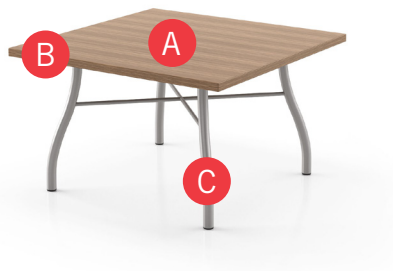

See Spectone Card or specfurniture.com/materials/finishes for a complete list of finish options and colors.

HOW TO ORDER

Specify Top Size (Width x Length) and Shape

- A** Specify Top Type and Finish
For Laminate Top: Manufacturer, Laminate Name, Laminate Code
For Veneer Top: Wood Stain
- B** Specify Edge Type, (for hardwood: Style), and Finish
PVC Flat/2mm Bio/2mm PVC Woodgrain/Self Edge/Hardwood
- C** Specify Base Style and Finish