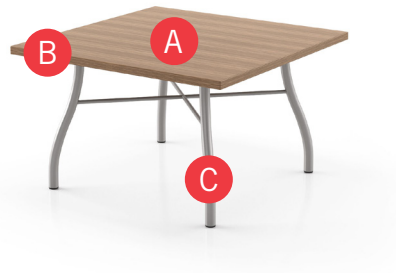

MIDWAY & COMPANION TABLES

HOW TO ORDER

Specify Top Size (Width x Length) and Shape

- A** Specify Top Type and Finish
For Laminate Top: Manufacturer, Laminate Name, Laminate Code
For Veneer Top: Wood Stain
- B** Specify Edge Type, (for hardwood: Style), and Finish
PVC Flat/2mm Bio/2mm PVC Woodgrain/Self Edge/Hardwood
- C** Specify Base Style and Finish