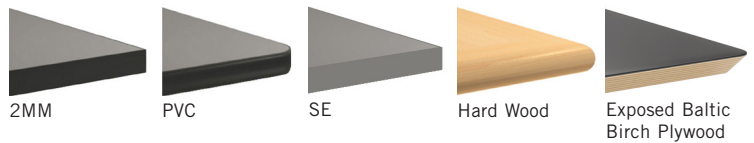

D : Round
SQ : Square
RE : Rectangle

Series

MIDWAY : Midway
COMPANION : Companion

FINISHES

LAMINATE

Select from 15 standard laminates or choose any standard Wilsonart, Nevamar, Formica, Arborite and Pionite matte finish laminates at no upcharge

VENEER

Select from one of our 9 standard wood stains or stain-to-match at no upcharge

BASE

Select from one of our 76 standard Spectone colors

EDGE

See Spectone Card or specfurniture.com/materials/finishes for a complete list of finish options and colors.

MIDWAY & COMPANION TABLES

HOW TO ORDER

Specify Top Size (Width x Length) and Shape

- A** Specify Top Type and Finish
For Laminate Top: Manufacturer, Laminate Name, Laminate Code
For Veneer Top: Wood Stain
- B** Specify Edge Type, (for hardwood: Style), and Finish
PVC Flat/2mm Bio/2mm PVC Woodgrain/Self Edge/Hardwood
- C** Specify Base Style and Finish