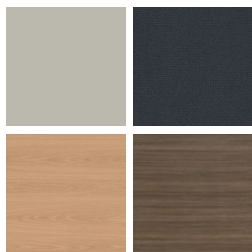

D : Round
SQ : Square
RE : Rectangle

Series

MIDWAY : Midway
COMPANION : Companion

FINISHES

LAMINATE

Select from 15 standard laminates or choose any standard Wilsonart, Nevamar, Formica, Arborite and Pionite matte finish laminates at no upcharge

VENEER

Select from one of our 9 standard wood stains or stain-to-match at no upcharge

BASE

Select from one of our 76 standard Spectone colors

EDGE

See Spectone Card or specfurniture.com/materials/finishes for a complete list of finish options and colors.

¹ Exposed Baltic Birch plywood edge (PKNR, PF) can only be specified on square or rectangle tops up to 47-1/2" x 95-1/2". Clear finish only.

STANDARD FEATURES

- Select from 15 standard laminates or choose any standard Wilsonart, Nevamar, Formica, Arborite and Pionite matte finish laminates at no upcharge. For other laminate please contact the factory for pricing.
- 9 standard veneer and hardwood edge stains. Stain-to-match available at no upcharge.
- Bases available in any Spectone color.
- Standard table height 18".
- All bases are standard with floor leveling glides.