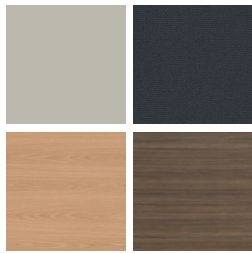

FINISHES

LAMINATE

Select from 15 standard laminates or choose any standard Wilsonart, Nevamar, Formica, Arborite and Pionite matte finish laminates for no extra charge