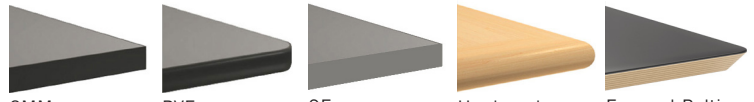

EDGE

2MM

PVF

SE

Hardwood

Exposed Baltic Birch Plywood

See Spectone Card or specfurniture.com/materials/finishes for a complete list of finish options and colors.