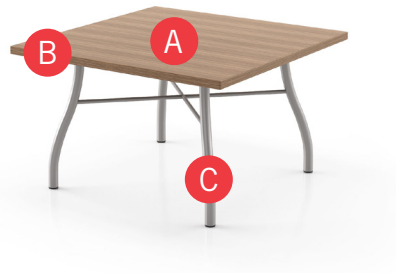

MIDWAY & COMPANION TABLES

HOW TO ORDER