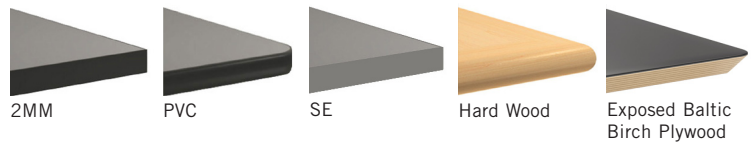

SIDEKICK TABLES

PRODUCT CODE

OPTIONS

UPHOLSTERY CAP

BASE SHAPE*

*Table top shape determines base shape.

FINISHES

LAMINATE

Select from 15 standard laminates or choose any standard Wilsonart, Nevamar, Formica, Arborite and Pionite matte finish laminates at no upcharge

VENEER

Select from one of our 9 standard wood stains or stain-to-match at no upcharge

BASE

Select from one of our 76 standard Spectone colors

EDGE

See Spectone Card or specfurniture.com/materials/finishes for a complete list of finish options and colors.

SIDEKICK TABLES

HOW TO ORDER

Specify Top Size and Shape