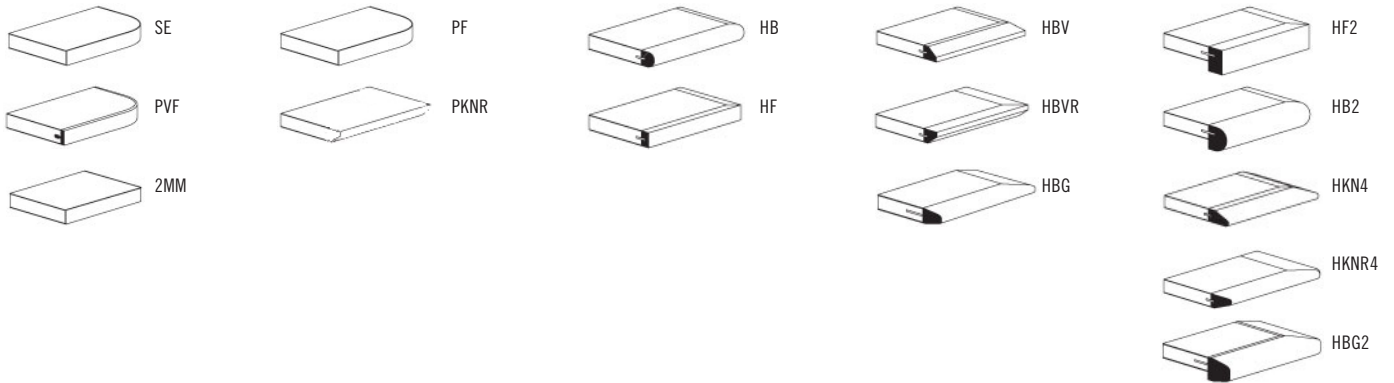

SIDEKICK TABLES

HOW TO ORDER

Specify Top Size and Shape

- **A** Specify Top Type and Finish
  For Laminate Top: Manufacturer, Laminate Name, Laminate Code
  For Veneer Top: Wood Stain
- **B** Specify Edge Type, (for hardwood: Style), and Finish
  PVC/2mm/Self Edge/Exposed Baltic Birch Plywood/Hardwood
- **C** Specify Base Style and Finish

Optional: Upholstery Cap

Restrictions may apply. See price list tables below for more information.

Top Size and Shape	Top Type and Finish	Edge Type and Finish	Base Style and Finish
18D, Round	Laminate, Wilsonart, Designer White, D354-60	2mm Bio, RAL 9016	SKO22, Silver

EDGE PROFILES