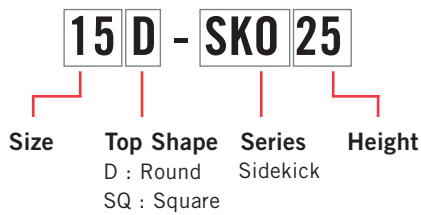

SIDEKICK TABLES

PRODUCT CODE

OPTIONS

UPHOLSTERY CAP

BASE SHAPE*

*Table top shape determines base shape.

FINISHES

LAMINATE