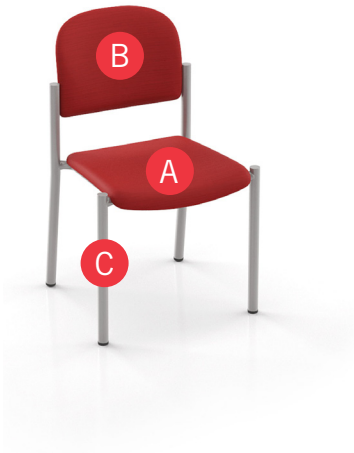

FABRIC

Select fabrics from one of our textile partners

BACK STAIN

Select from one of our 9 standard wood stains or stain-to-match at no upcharge

See Spectone Card or specfurniture.com/materials/finishes for a complete list of finish options and colors.

SNOWFLAKE Children's Series

HOW TO ORDER

Specify Model

- A** Specify Fabric - Seat
Manufacturer, Pattern Name, Color
- B** Specify Back
For Snowflake 1 and Snowflake 2: Fabric Manufacturer, Pattern Name, Color
For Snowflake 3: Wood Stain - Back, and Standard Back Design
- C** Specify Frame Finish