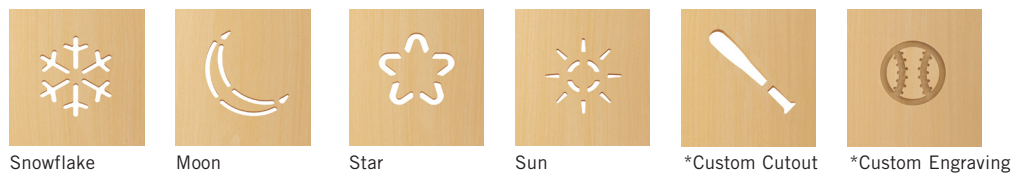

Pricing March 1, 2020
Discount 57.7% from List prices

MAS SIN 33721

SNOWFLAKE Children's Series

PRODUCT CODE

CHAIR

1805

Series
1805 : Snowflake 1
1855 : Snowflake 2
1905 : Snowflake 3

TABLE

24 SF

Size
24 : 24"
30 : 30"
36 : 36"
Collection
SF : Snowflake

OPTIONS

SNOWFLAKE 3 BACK

**Custom engravings and cutouts are available. Please call for pricing.*

FINISHES

FRAME

Select from one of our 76 standard Spectone colors