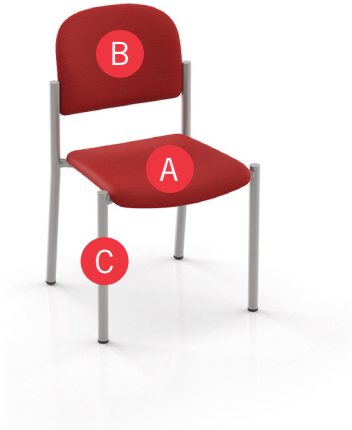

FABRIC

Select fabrics from one of our textile partners

BACK STAIN

Select from one of our 9 standard wood stains or stain-to-match at no upcharge

See Spectone Card or specfurniture.com/materials/finishes for a complete list of finish options and colors.

Pricing March 1, 2020
Discount 57.7% from List prices

MAS SIN 33721

SNOWFLAKE Children's Series

HOW TO ORDER

Specify Model

- A** Specify Fabric - Seat
Manufacturer, Pattern Name, Color
- B** Specify Back
For Snowflake 1 and Snowflake 2: Fabric Manufacturer, Pattern Name, Color
For Snowflake 3: Wood Stain - Back, and Standard Back Design
- C** Specify Frame Finish