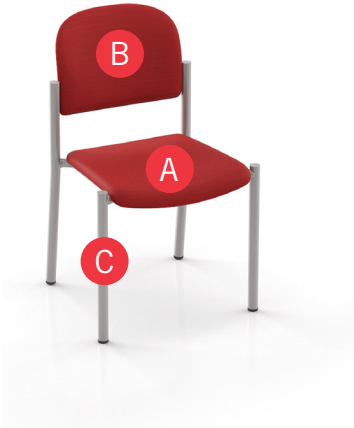

FRAME

Select from one of our 76 standard Spectone colors

FABRIC

Select fabrics from one of our textile partners

BACK STAIN

Select from one of our 9 standard wood stains or stain-to-match at no upcharge

See Spectone Card or specfurniture.com/materials/finishes for a complete list of finish options and colors.

SNOWFLAKE Children's Series

HOW TO ORDER

Specify Model

- A** Specify Fabric - Seat
Manufacturer, Pattern Name, Color
- B** Specify Back
For Snowflake 1 and Snowflake 2: Fabric Manufacturer, Pattern Name, Color
For Snowflake 3: Wood Stain - Back, and Standard Back Design
- C** Specify Frame Finish