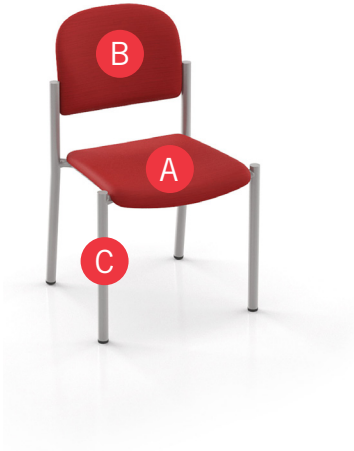

FRAME

Select from one of our 76 standard Spectone colors

FABRIC

Select fabrics from one of our textile partners

BACK STAIN

Select from one of our 9 standard wood stains or stain-to-match for no extra charge

See Spectone Card or specfurniture.com/materials/finishes for a complete list of finish options and colors.

SNOWFLAKE Children's Series

HOW TO ORDER

Specify Model

- A** Specify Fabric - Seat
Manufacturer, Pattern Name, Color
- B** Specify Back
For Snowflake 1 and Snowflake 2: Fabric Manufacturer, Pattern Name, Color
For Snowflake 3: Wood Stain - Back, and Standard Back Design
- C** Specify Frame Finish