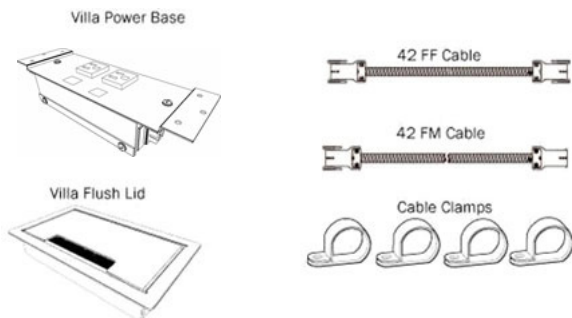

SINGLE KIT INCLUDES:

TABLE ACCESSORIES

POWER AND COMMUNICATION

VILLA™ SERIES - DAISYLINK™ SYSTEM - DOUBLE KIT

| TABLE SIZE | MODEL | DESCRIPTION | LIST | |
|-------------|------------------|---|------|--|
| 60" L TABLE | VILLD2P2D-60B | 60" Villa, 2 power, 2 data ports, Black | 832 | |
| | VILLD2P2D-60S | 60" Villa, 2 power, 2 data ports, Silver | 832 | |
| | VILLD2P2D-60W | 60" Villa, 2 power, 2 data ports, White | 832 | |
| 72" L TABLE | VILLD2P2D-72B | 72" Villa, 2 power, 2 data ports, Black | 832 | |
| | VILLD2P2D-72S | 72" Villa, 2 power, 2 data ports, Silver | 832 | |
| | VILLD2P2D-72W | 72" Villa, 2 power, 2 data ports, White | 832 | |
| 84" L TABLE | VILLD2P2D-84B | 84" Villa, 2 power, 2 data ports, Black | 832 | |
| | VILLD2P2D-84S | 84" Villa, 2 power, 2 data ports, Silver | 832 | |
| | VILLD2P2D-84W | 84" Villa, 2 power, 2 data ports, White | 832 | |
| 96" L TABLE | VILLD2P2D-96B | 96" Villa, 2 power, 2 data ports, Black | 832 | |
| | VILLD2P2D-96S | 96" Villa, 2 power, 2 data ports, Silver | 832 | |
| | VILLD2P2D-96W | 96" Villa, 2 power, 2 data ports, White | 832 | |
| | | 2 Data Caps are included. RJ45 Data Jacks are not included. | | |
| 60" L TABLE | VILLD2P2U2RJ-60B | 60" Villa, 2 power, 2 USB 2.1 AMP ports, 2 RJ45 cat 6 data, Black | 1414 | |
| | VILLD2P2U2RJ-60S | 60" Villa, 2 power, 2 USB 2.1 AMP ports, 2 RJ45 cat 6 data, Silver | 1414 | |
| | VILLD2P2U2RJ-60W | 60" Villa, 2 power, 2 USB 2.1 AMP ports, 2 RJ45 cat 6 data, White | 1414 | |
| 72" L TABLE | VILLD2P2U2RJ-72B | 72" Villa, 2 power, 2 USB 2.1 AMP ports, 2 RJ45 cat 6 data, Black | 1414 | |
| | VILLD2P2U2RJ-72S | 72" Villa, 2 power, 2 USB 2.1 AMP ports, 2 RJ45 cat 6 data, Silver | 1414 | |
| | VILLD2P2U2RJ-72W | 72" Villa, 2 power, 2 USB 2.1 AMP ports, 2 RJ45 cat 6 data, White | 1414 | |
| 84" L TABLE | VILLD2P2U2RJ-84B | 84" Villa, 2 power, 2 USB 2.1 AMP ports, 2 RJ45 cat 6 data, Black | 1414 | |
| | VILLD2P2U2RJ-84S | 84" Villa, 2 power, 2 USB 2.1 AMP ports, 2 RJ45 cat 6 data, Silver | 1414 | |
| | VILLD2P2U2RJ-84W | 84" Villa, 2 power, 2 USB 2.1 AMP ports, 2 RJ45 cat 6 data, White | 1414 | |
| 96" L TABLE | VILLD2P2U2RJ-96B | 96" Villa, 2 power, 2 USB 2.1 AMP ports, 2 RJ45 cat 6 data, Black | 1414 | |
| | VILLD2P2U2RJ-96S | 96" Villa, 2 power, 2 USB 2.1 AMP ports, 2 RJ45 cat 6 data, Silver | 1414 | |
| | VILLD2P2U2RJ-96W | 96" Villa, 2 power, 2 USB 2.1 AMP ports, 2 RJ45 cat 6 data, White | 1414 | |
| | VRJ45 | Single RJ45 Cat6, Black | 67 | |
| | VHDMI-KEY | HDMI F/F Keystone Jack, Black | 71 | |