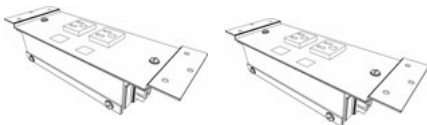

Specify double kit when two Villas are in one single table

DOUBLE KIT INCLUDES

Villa Power Base