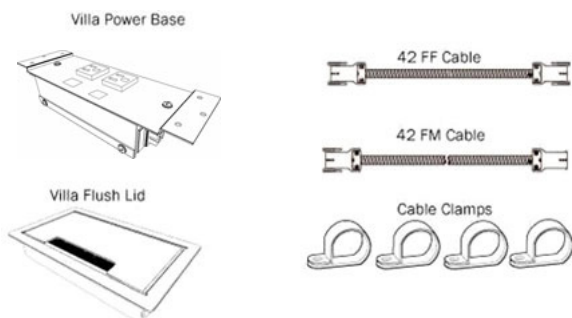

SINGLE KIT INCLUDES:

TABLE ACCESSORIES

POWER AND COMMUNICATION

VILLA™ SERIES - DAISYLINK™ SYSTEM - DOUBLE KIT

TABLE SIZE	MODEL	DESCRIPTION	LIST	
60" L TABLE	VILLD2P2D-60B	60" Villa, 2 power, 2 data ports, Black	724	
	VILLD2P2D-60S	60" Villa, 2 power, 2 data ports, Silver	724	
	VILLD2P2D-60W	60" Villa, 2 power, 2 data ports, White	724	
72" L TABLE	VILLD2P2D-72B	72" Villa, 2 power, 2 data ports, Black	724	
	VILLD2P2D-72S	72" Villa, 2 power, 2 data ports, Silver	724	
	VILLD2P2D-72W	72" Villa, 2 power, 2 data ports, White	724	
84" L TABLE	VILLD2P2D-84B	84" Villa, 2 power, 2 data ports, Black	724	
	VILLD2P2D-84S	84" Villa, 2 power, 2 data ports, Silver	724	
	VILLD2P2D-84W	84" Villa, 2 power, 2 data ports, White	724	
96" L TABLE	VILLD2P2D-96B	96" Villa, 2 power, 2 data ports, Black	724	
	VILLD2P2D-96S	96" Villa, 2 power, 2 data ports, Silver	724	
	VILLD2P2D-96W	96" Villa, 2 power, 2 data ports, White	724	
		2 Data Caps are included. RJ45 Data Jacks are not included.		
60" L TABLE	VILLD2P2U2RJ-60B	60" Villa, 2 power, 2 USB 2.1 AMP ports, 2 RJ45 cat 6 data, Black	1123	
	VILLD2P2U2RJ-60S	60" Villa, 2 power, 2 USB 2.1 AMP ports, 2 RJ45 cat 6 data, Silver	1123	
	VILLD2P2U2RJ-60W	60" Villa, 2 power, 2 USB 2.1 AMP ports, 2 RJ45 cat 6 data, White	1123	
72" L TABLE	VILLD2P2U2RJ-72B	72" Villa, 2 power, 2 USB 2.1 AMP ports, 2 RJ45 cat 6 data, Black	1123	
	VILLD2P2U2RJ-72S	72" Villa, 2 power, 2 USB 2.1 AMP ports, 2 RJ45 cat 6 data, Silver	1123	
	VILLD2P2U2RJ-72W	72" Villa, 2 power, 2 USB 2.1 AMP ports, 2 RJ45 cat 6 data, White	1123	
84" L TABLE	VILLD2P2U2RJ-84B	84" Villa, 2 power, 2 USB 2.1 AMP ports, 2 RJ45 cat 6 data, Black	1123	
	VILLD2P2U2RJ-84S	84" Villa, 2 power, 2 USB 2.1 AMP ports, 2 RJ45 cat 6 data, Silver	1123	
	VILLD2P2U2RJ-84W	84" Villa, 2 power, 2 USB 2.1 AMP ports, 2 RJ45 cat 6 data, White	1123	
96" L TABLE	VILLD2P2U2RJ-96B	96" Villa, 2 power, 2 USB 2.1 AMP ports, 2 RJ45 cat 6 data, Black	1123	
	VILLD2P2U2RJ-96S	96" Villa, 2 power, 2 USB 2.1 AMP ports, 2 RJ45 cat 6 data, Silver	1123	
	VILLD2P2U2RJ-96W	96" Villa, 2 power, 2 USB 2.1 AMP ports, 2 RJ45 cat 6 data, White	1123	
	VRJ45	Single RJ45 Cat6, Black	58	
	VHDMI-KEY	HDMI F/F Keystone Jack, Black	61	