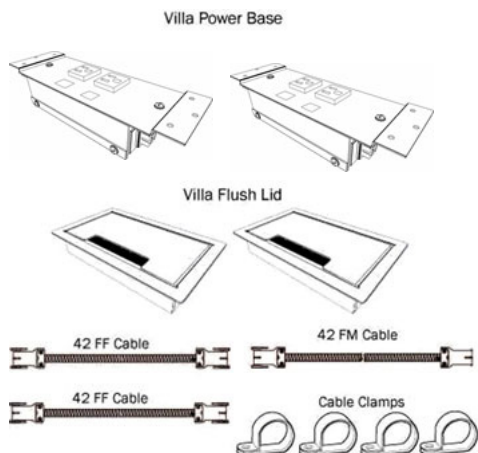

Specify double kit when two Villas are in one single table

DOUBLE KIT INCLUDES