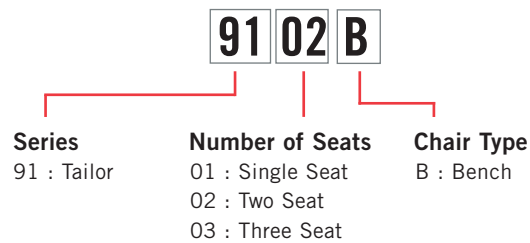

Pricing March 1, 2020
Discount 57.7% from List prices

MAS SIN 33721

TAILOR Lounge Collection - BENCH

PRODUCT CODE

FINISHES

FRAME

Select from one of our 76 standard Spectone colors

FABRIC