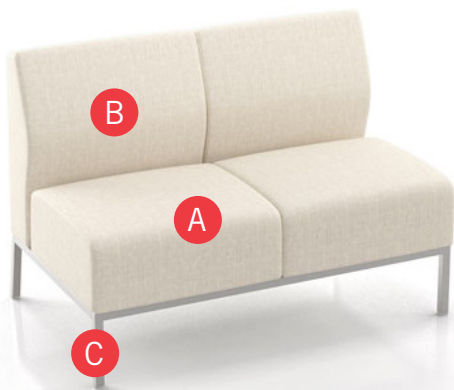

2 : Two Seat
3 : Three Seat

Type

MB : Midback
HB : Highback

FINISHES

FRAME

Select from one of our 76 standard Spectone colors

FABRIC

Select fabrics from one of our textile partners

POWER

In seat

HOW TO ORDER

Specify Model

- A** Specify Fabric - Seat¹
Manufacturer, Pattern Name, Color
- B** Specify Fabric - Back¹
Manufacturer, Pattern Name, Color
- C** Specify Frame Finish

Optional: CAL 133, Moisture Barrier, Freestanding Tables, Leveling Glides, Power

Toll Free: 1-888-761-7732

Pricing March 1, 2020
Discount 57.7% from List prices

MAS SIN 33721

TAILOR Lounge Collection - BOOTH

MIDBACK

Standard Features

- Separate seat and back
- Single piece seat upholstery for easier maintenance
- Non wall-saving frame
- Glides
- Ships assembled
- Ships 1 two seat sofa per carton, 43 cu ft
- Ships 1 three seat sofa per carton, 62 cu ft