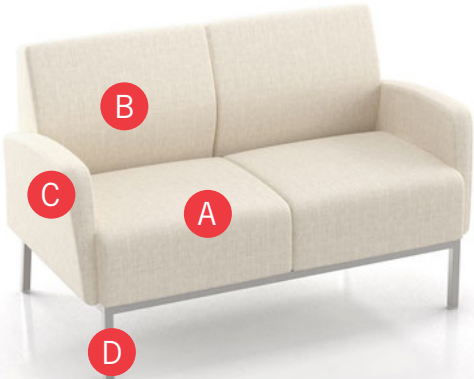

EDGE

SE

ARM CAPS

Polyurethane

Wood

See Spectone Card or specfurniture.com/materials/finishes for a complete list of finish options and colors.

TAILOR Lounge Collection - FREESTANDING

HOW TO ORDER