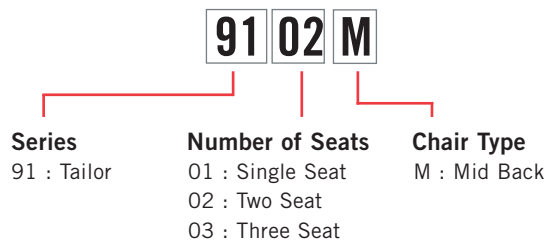

TAILOR Lounge Collection - FREESTANDING

PRODUCT CODE

OPTIONS

ARM GAP

ARM CAP

POWER

In table

In seat