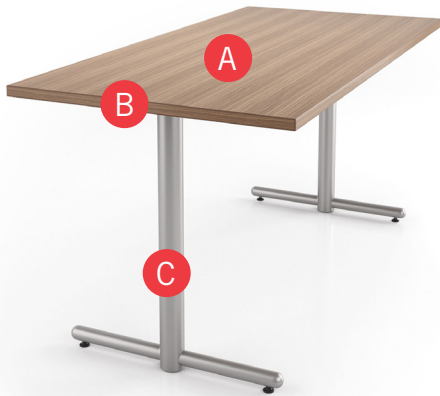

Select from one of our 9 standard wood stains or stain-to-match at no upcharge

BASE

Select from one of our 76 standard Spectone colors

EDGE

Check out our website for a complete list of edge profiles.

See Spectone Card or specfurniture.com/materials/finishes for a complete list of finish options and colors.

Pricing March 1, 2019
Discount 57.7% from List prices

SIN 711-11

TUBULAR TABLES

HOW TO ORDER

Specify Top Size (Width x Length) and Shape

- A** Specify Top Type and Finish
For Laminate Top: Manufacturer, Laminate Name, Laminate Code
For Veneer Top: Wood Stain
- B** Specify Edge Type, (for hardwood: Style), and Finish
PVC Flat/2mm Bio/2mm PVC Woodgrain/Self Edge/Hardwood
- C** Specify Base Style and Finish