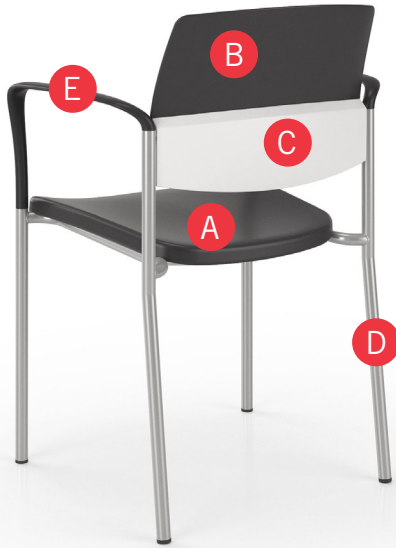

Pricing March 1, 2020
Discount 57.7% from List prices

MAS SIN 33721

URBAN Public Seating - POLY SEAT & PLASTIC BACK

HOW TO ORDER

Specify Model

- **A** Specify Seat Type and Color
  For DuraSpec Seat: Color
- **B** Specify Back Type and Color
  For Plastic Back: Color
  For Wood Back: Wood Stain
- **C** Specify Back Panel Color
- **D** Specify Frame Finish
- **E** Specify Polyurethane Arm Color

Optional: Wood Back, Custom Wood Back Design, Wall-saving Frame, Connecting Bars, Connecting Tables, Dolly

Model	Seat Type and Color	Back Type and Color	Back Panel Color	Frame Finish	Polyurethane Arm Color
1401	DuraSpec, Black	Plastic, Black	White	Silver	Black