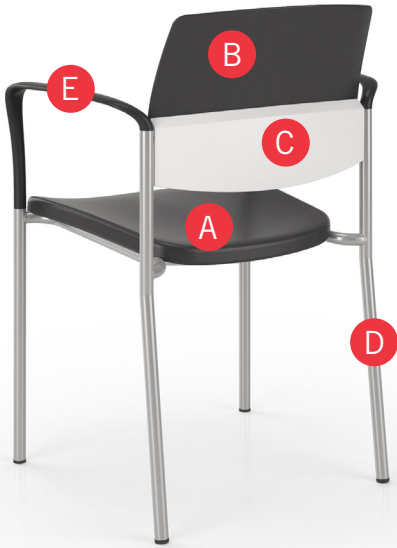

PLASTIC BACK COVER

Black

Light Grey

White

DURASPEC SEAT

Black

Sterling Grey

FRAME

Select from one of our 76 standard Spectone colors

FABRIC

Select fabrics from one of our textile partners

ARMS

Black

Sterling Grey

URBAN Public Seating - POLY SEAT & PLASTIC BACK

HOW TO ORDER

URBAN Public Seating - POLY SEAT & PLASTIC BACK

Four-point and Sled Base

Standard Features

- 0.875" frame
- DuraSpec Poly seat and Plastic back
- DuraSpec Poly seat available in Black or Sterling Grey
- Frame in any Spectone color
- Four-point stacks up to 8 high with dolly.
- Sled Base does not stack and ships 1 per carton
- Ships 1/carton 11 cu ft, 2-4/carton 22 cu ft