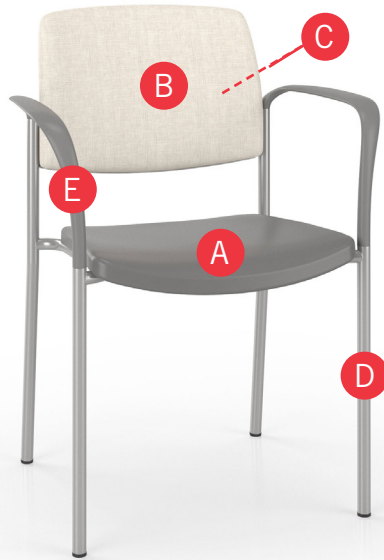

Pricing March 1, 2020
Discount 57.7% from List prices

MAS SIN 33721

URBAN Public Seating - POLY SEAT & UPHOLSTERED BACK

HOW TO ORDER

Specify Model

- **A** Specify Seat Type and Color
  For DuraSpec Seat: Color
- **B** Specify Back Type and Color
  For Upholstered Back: Fabric Manufacturer, Pattern Name, Color
- **C** Specify Back Panel Color
- **D** Specify Frame Finish
- **E** Specify Polyurethane Arm Color

Optional: CAL 133, Moisture Barrier, Wall-saving Frame, Connecting Bars, Connecting Tables, Dolly

Model	Seat Type and Color	Back Type and Color	Back Panel Color	Frame Finish	Polyurethane Arm Color
1401-UB	DuraSpec, Sterling Grey	Momentum, Beeline, Canvas	White (not shown)	Silver	Sterling Grey